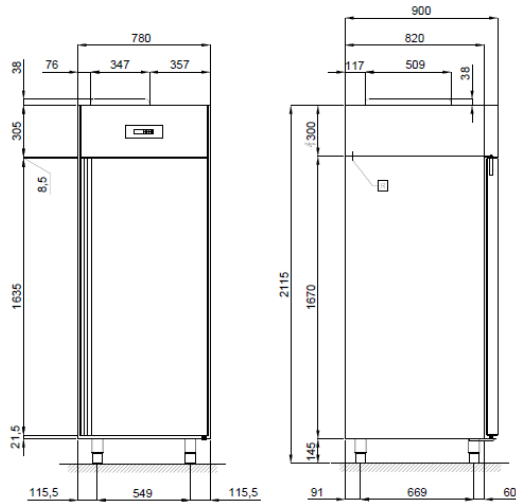

### TECHNICAL DATA:

External dimensions (WxDxH)  
Capacity  
Standard fittings (Racks)  
Max absorbed power \*\*  
Refrigerated power \*\*\*  
Temperature  
Gas  
Gas charge  
Input voltage  
Climate class

	ARG/30	ARG/40	ARG/41
cm	78x90x211	78x108x211	78x108x211
Lt	750	900	900
Nr	5 56x74	5 60x80	5 60x80
W	1210	1572	1597
W	935	1126	1126
°C	-22/-10	-25/-10	-25/-10
	R404a	R404a	R404a
gr	400	550	550
	Volt 1x230 / 50 Hz	Volt 1x230 / 50 Hz	Volt 1x230 / 50 Hz
	5	5	5

\*\*Evap. -10°C cond. +45°C / \*\*\*ASHRAE (Evap. -23,3°C cond. +54,4°C)

Detail of half doors

Detail of internal

Control panel

INSTALLATION DIAGRAM:

ARG/30

ARG/40-41

**R** Electricity supply: 3x1.5 mm<sup>2</sup> wire complete with Schuko plug; L=4000 mm