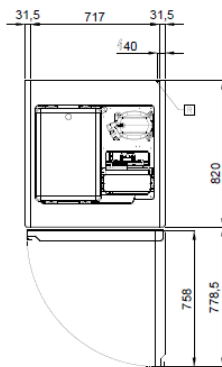

## Ice cream freezer cabinets

The DELICE cabinets in the gelato version can accommodate trays measuring 60x40 cm or 60x80 cm; they are equipped with with no. 5 shelves for positioning the gelato bowls. Made entirely in stainless steel, by respecting the highest possible quality standards, they feature 70mm thick insulation produced by injecting HCFC-free polyurethane resins, with utmost respect for the environment. They have a radial bottom to enable optimum hygiene and easy cleaning, and a slot-in easy replaceable magnetic seal. The temperature is controlled by an easy-to-read and programming electronic panel that enables the maximum precision of any working cycle.

### TECHNICAL DATA:

External dimensions (WxDxH)  
Capacity  
Standard fittings (Racks)  
Max absorbed power \*\*  
Refrigerated power \*\*\*  
Temperature  
Gas  
Gas charge  
Input voltage  
Climate class

	ARG/30	ARG/40	ARG/41
cm	78x90x211	78x108x211	78x108x211
Lt	750	900	900
Nr	5 56x74	5 60x80	5 60x80
W	1210	1572	1597
W	935	1126	1126
°C	-22/-10	-25/-10	-25/-10
	R404a	R404a	R404a
gr	400	550	550
	Volt 1x230 / 50 Hz	Volt 1x230 / 50 Hz	Volt 1x230 / 50 Hz
	5	5	5

\*\*Evap. -10°C cond. +45°C / \*\*\*ASHRAE (Evap. -23,3°C cond. +54,4°C)

Detail of half doors

Detail of internal

Control panel

INSTALLATION DIAGRAM:

ARG/30

ARG/40-41

**R** Electricity supply: 3x1.5 mm<sup>2</sup> wire complete with Schuko plug; L=4000 mm