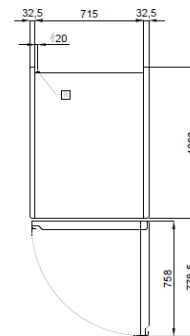

### TECHNICAL DATA:

External dimensions (WxDxH)  
Capacity  
Standard fittings (Racks)  
Max absorbed power \*\*  
Refrigerated power \*\*\*  
Temperature  
Gas  
Gas charge  
Input voltage  
Climate class

	ARG/30	ARG/40	ARG/41
cm	78x90x211	78x108x211	78x108x211
Lt	750	900	900
Nr	5 56x74	5 60x80	5 60x80
W	1210	1572	1597
W	935	1126	1126
°C	-22/-10	-25/-10	-25/-10
	R404a	R404a	R404a
gr	400	550	550
	Volt 1x230 / 50 Hz	Volt 1x230 / 50 Hz	Volt 1x230 / 50 Hz
	5	5	5

\*\*Evap. -10°C cond. +45°C / \*\*\*ASHRAE (Evap. -23,3°C cond. +54,4°C)

Detail of half doors

Detail of internal

Control panel

INSTALLATION DIAGRAM:

ARG/30

ARG/40-41

**R** Electricity supply: 3x1.5 mm<sup>2</sup> wire complete with Schuko plug; L=4000 mm