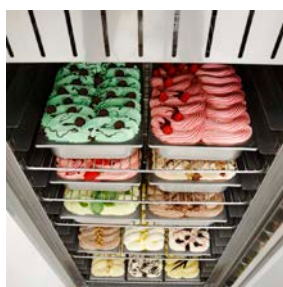

Detail of internal