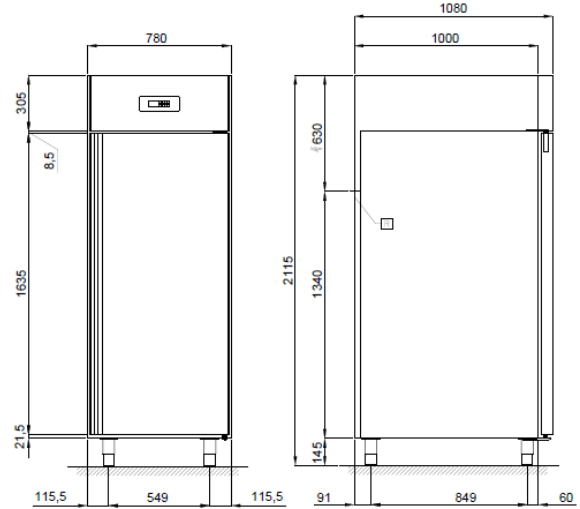

## Ice cream freezer cabinets

The DELICE cabinets in the gelato version can accommodate trays measuring 60x40 cm or 60x80 cm; they are equipped with with no. 5 shelves for positioning the gelato bowls. Made entirely in stainless steel, by respecting the highest possible quality standards, they feature 70mm thick insulation produced by injecting HCFC-free polyurethane resins, with utmost respect for the environment. They have a radial bottom to enable optimum hygiene and easy cleaning, and a slot-in easy replaceable magnetic seal. The temperature is controlled by an easy-to-read and programming electronic panel that enables the maximum precision of any working cycle.

### TECHNICAL DATA:

External dimensions (WxDxH)  
Capacity  
Standard fittings (Racks)  
Max absorbed power \*\*  
Refrigerated power \*\*\*  
Temperature  
Gas  
Gas charge  
Input voltage  
Climate class

	ARG/30	ARG/40	ARG/41
cm	78x90x211	78x108x211	78x108x211
Lt	750	900	900
Nr	5 56x74	5 60x80	5 60x80
W	1210	1572	1597
W	935	1126	1126
°C	-22/-10	-25/-10	-25/-10
	R404a	R404a	R404a
gr	400	550	550
	Volt 1x230 / 50 Hz	Volt 1x230 / 50 Hz	Volt 1x230 / 50 Hz
	5	5	5

\*\*Evap. -10°C cond. +45°C / \*\*\*ASHRAE (Evap. -23,3°C cond. +54,4°C)

Detail of half doors

Detail of internal

Control panel

INSTALLATION DIAGRAM:

ARG/30

ARG/40-41

**R** Electricity supply: 3x1.5 mm<sup>2</sup> wire complete with Schuko plug; L=4000 mm